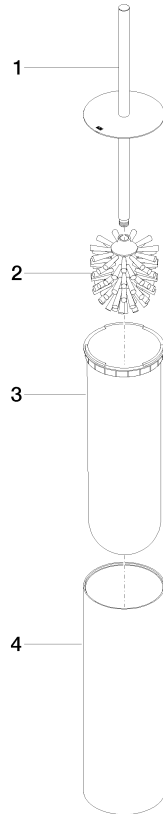

Toilet brush set free-standing model - Chrome

MEM

84 910 979

- brush, matte black
- width 100mm
- height 456 mm

Fits: MEM, LISSÉ, META, CYO

	Chrome	84 910 979-00
	Brushed Platinum	84 910 979-06
	Platinum	84 910 979-08
	Dark Chrome	84 910 979-19
	Light Gold	84 910 979-26
	Brushed Light Gold	84 910 979-27
	Brushed Durabronze (23kt Gold)	84 910 979-28
	Matte Black	84 910 979-33
	Brushed Bronze	84 910 979-42
	Brushed Champagne (22kt Gold)	84 910 979-46
	Brushed Chrome	84 910 979-93
	Brushed Dark Platinum	84 910 979-99

84 910 979

mm [inches]

84 910 979

Parts for other finishes can be found here: Brushed Platinum

Spare parts list

No.	Item Number	Name	Quantity used	Delivery time
1	90 20 97 505 01-00	handle	1	10
2	90 18 50 601 00 90	brush	1	2
3	08 18 40 524 90	insert	1	2
4	90 23 01 504 00-00	casing	1	10